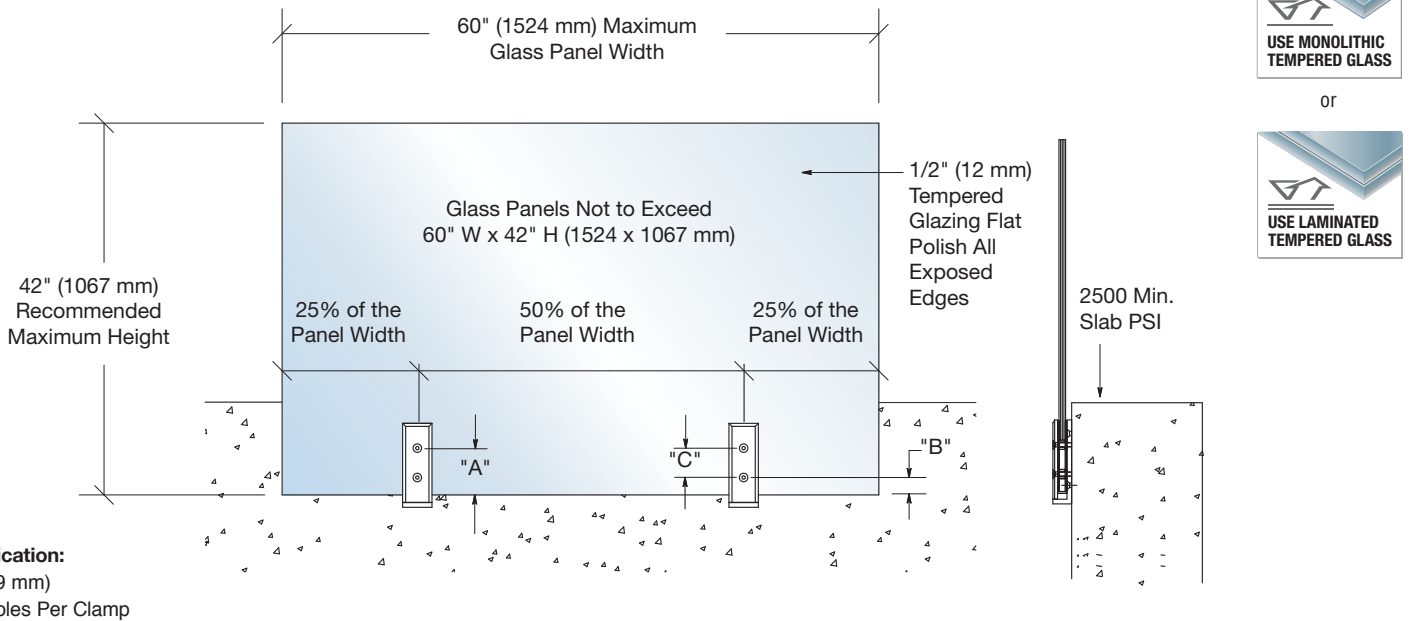

## For Core Mount and Surface Mount Windscreen Clamps

## For Fascia Mount Windscreen Clamps

CAT. NO.	"A"	"B"	"C"	"D"
AFWC1/AFWC6	4-1/2" (114 mm)	1-1/8" (29 mm)	3-3/8" (86 mm)	3-1/4" (83 mm)
AFWC2/AFWC7	3-1/8" (79 mm)	1-3/16" (30 mm)	1-15/16" (49 mm)	N/A
AFWC3/AFWC8	3-3/8" (86 mm)	1-7/16" (37 mm)	1-7/8" (48 mm)	2-7/8" (73 mm)
AFWC1SBS/AFWC1SPS	4-1/2" (114 mm)	1-1/8" (29 mm)	3-3/8" (86 mm)	3-3/8" (86 mm)
AFWC4SBS/AFWC4SPS	3-5/8" (92 mm)	1-1/8" (29 mm)	2-1/2" (64 mm)	2-1/4" (57 mm)