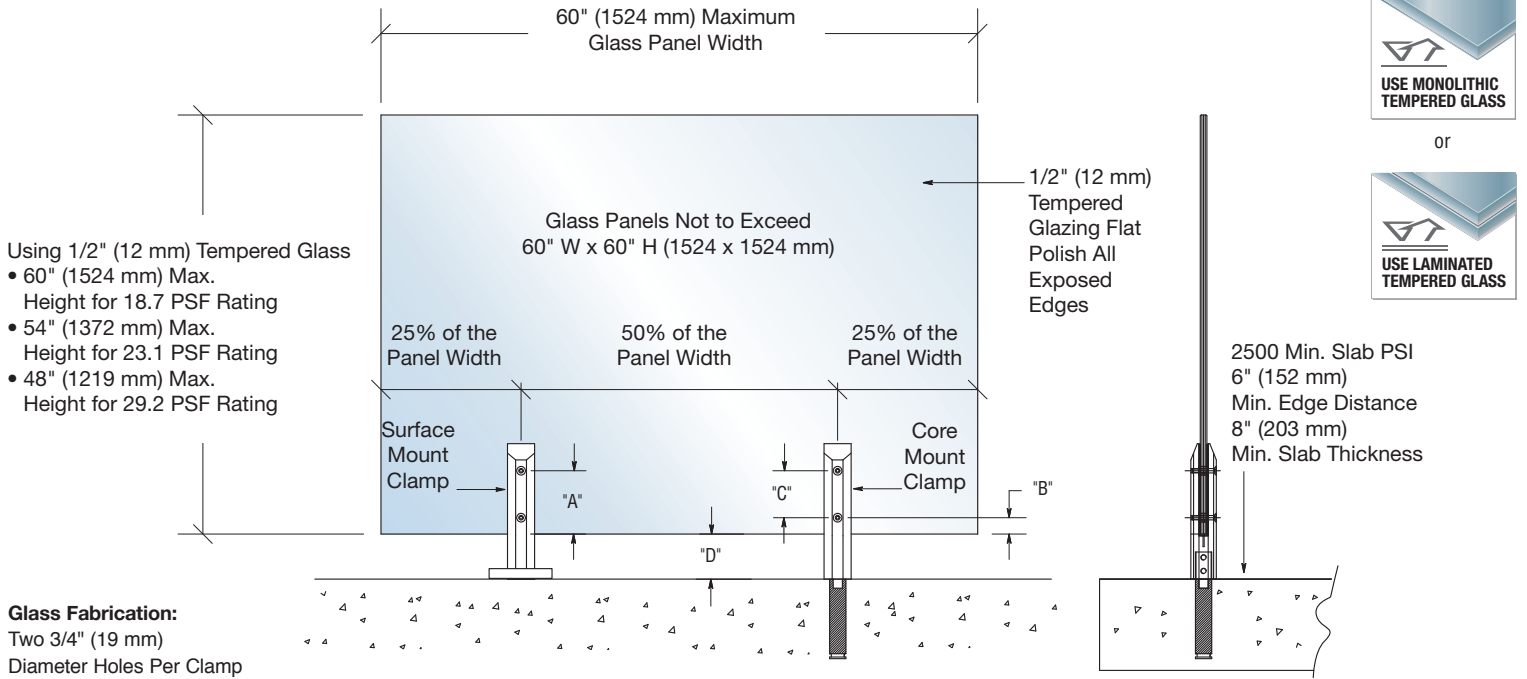

## For Core Mount and Surface Mount Windscreen Clamps

## For Fascia Mount Windscreen Clamps

CAT. NO.	"A"	"B"	"C"	"D"
AFWC1/AFWC6	4-1/2" (114 mm)	1-1/8" (29 mm)	3-3/8" (86 mm)	3-1/4" (83 mm)
AFWC2/AFWC7	3-1/8" (79 mm)	1-3/16" (30 mm)	1-15/16" (49 mm)	N/A
AFWC3/AFWC8	3-3/8" (86 mm)	1-7/16" (37 mm)	1-7/8" (48 mm)	2-7/8" (73 mm)
AFWC1SBS/AFWC1SPS	4-1/2" (114 mm)	1-1/8" (29 mm)	3-3/8" (86 mm)	3-3/8" (86 mm)
AFWC4SBS/AFWC4SPS	3-5/8" (92 mm)	1-1/8" (29 mm)	2-1/2" (64 mm)	2-1/4" (57 mm)